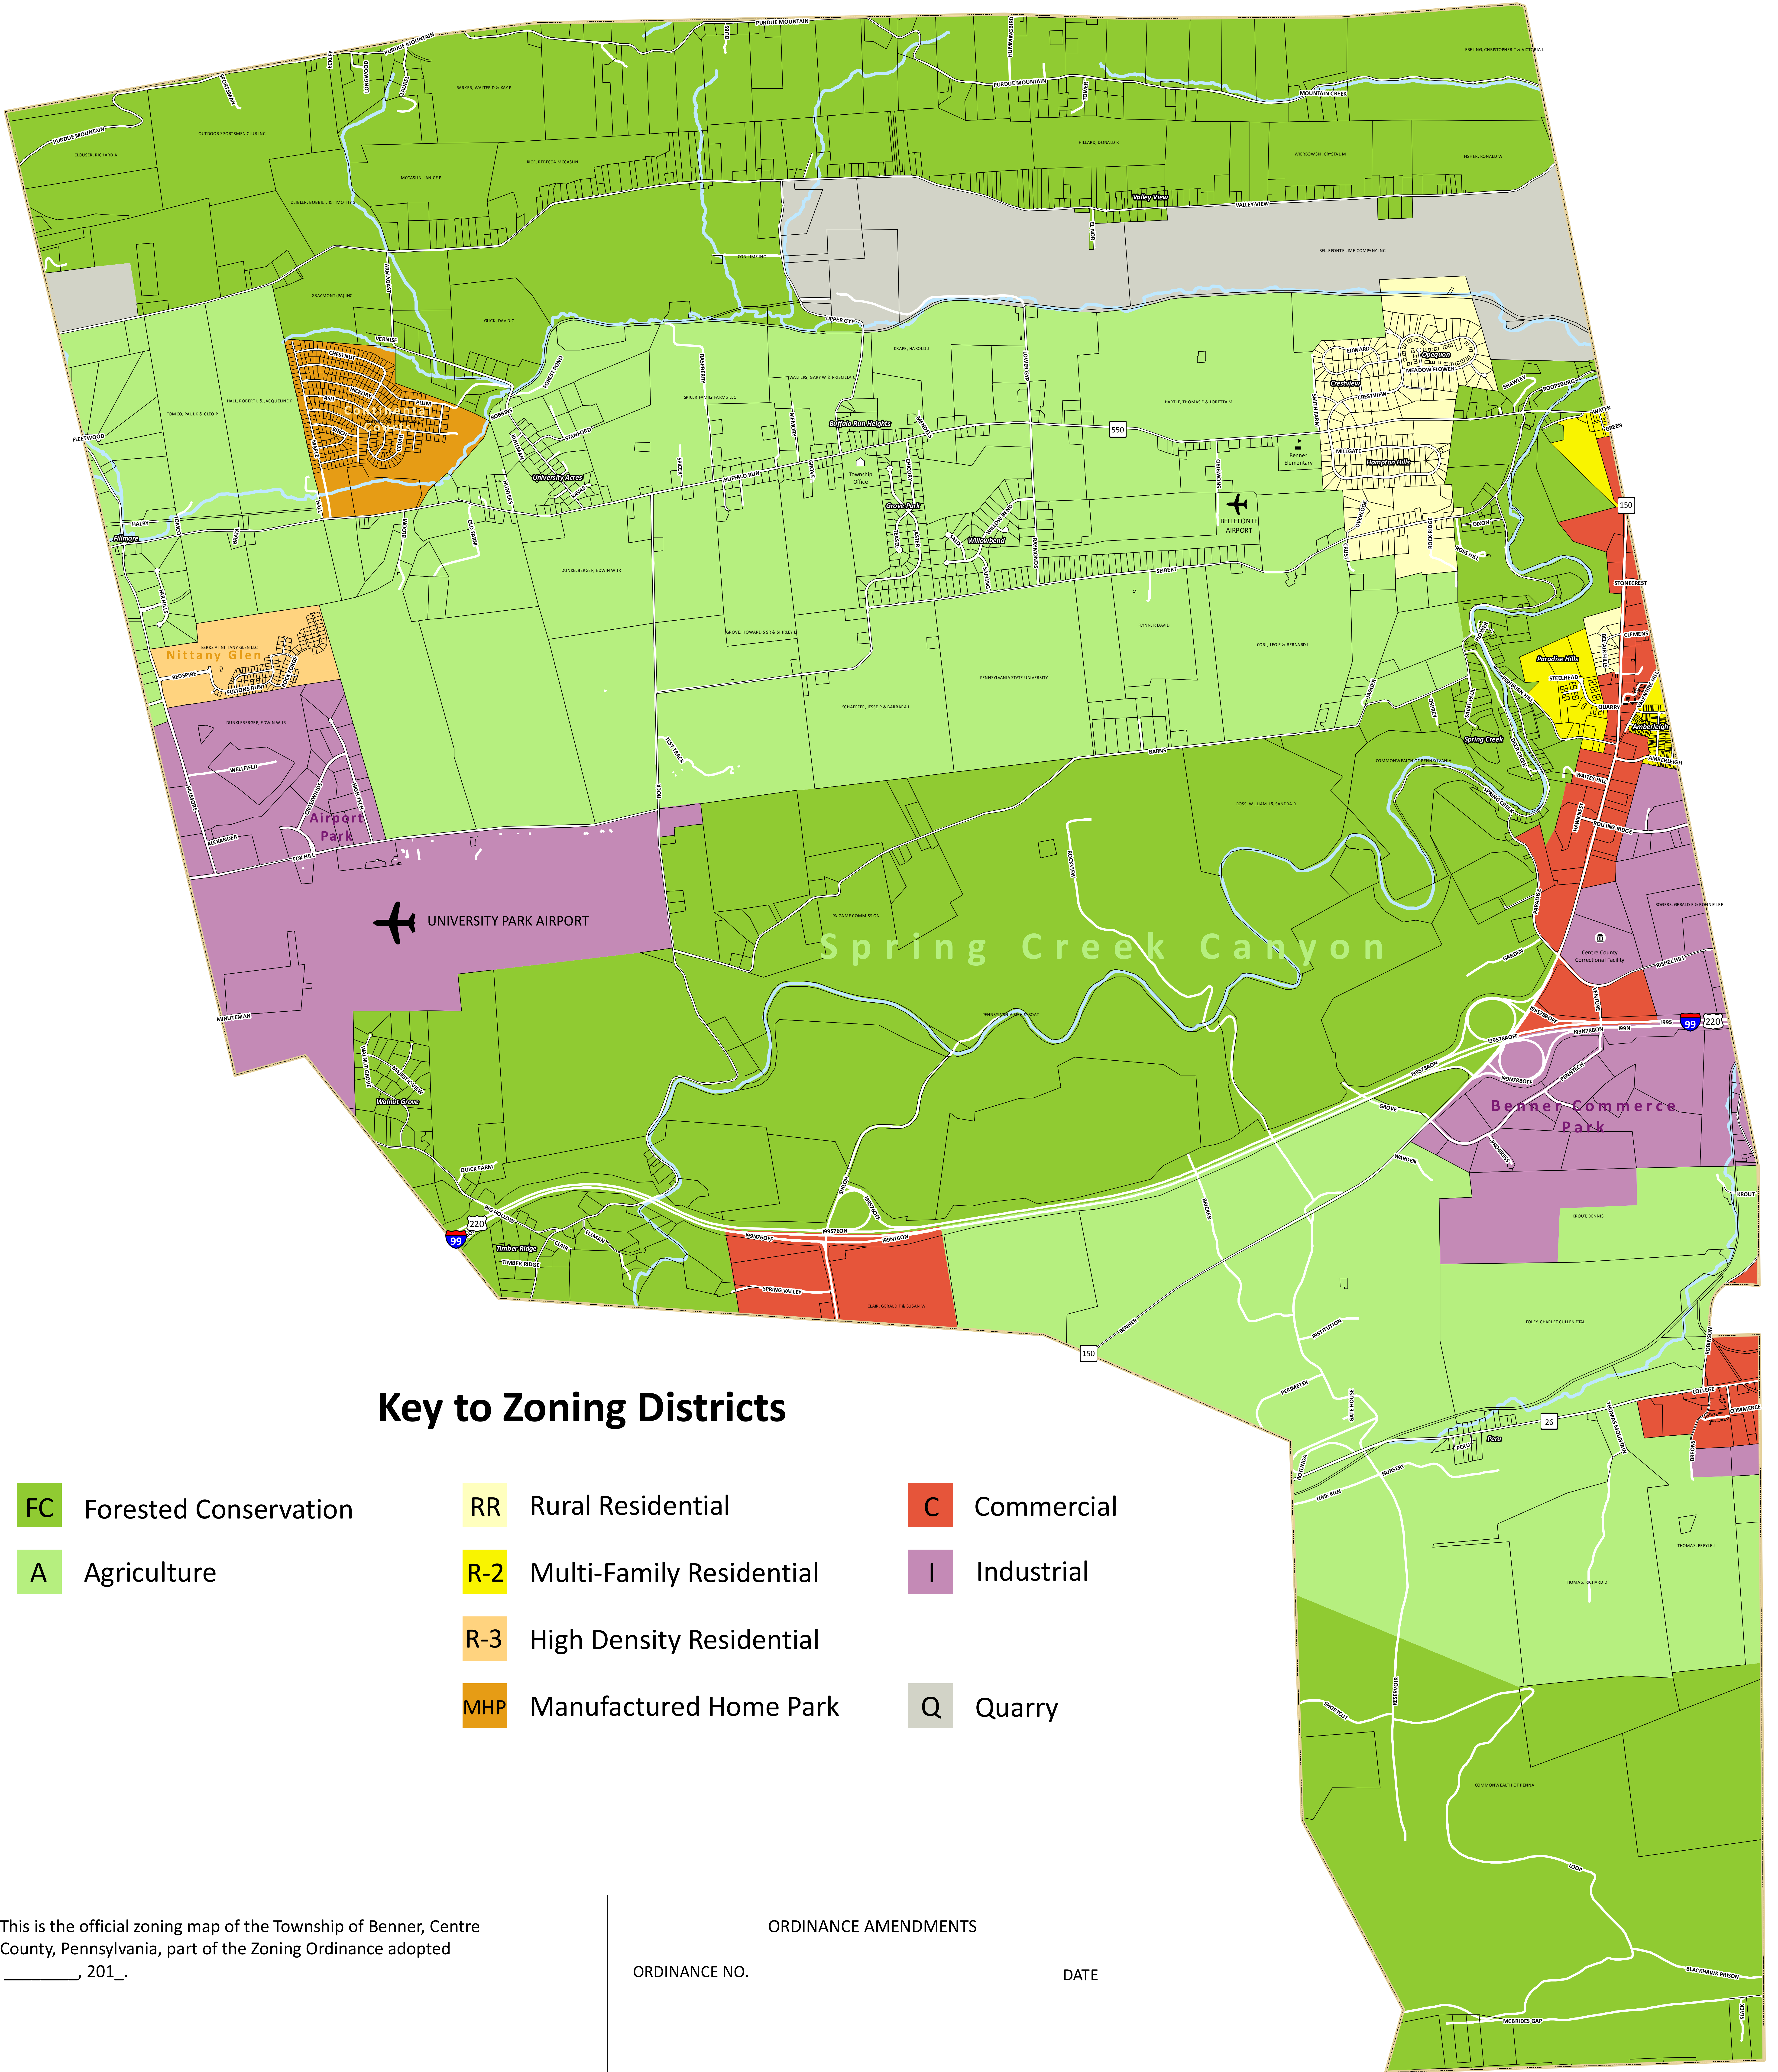

ZONING MAP

Benner Township, Centre County, PA

DRAFT

Key to Zoning Districts

- | | | |
|-------------------------------------|-------------------------------------|---------------------|
| FC Forested Conservation | RR Rural Residential | C Commercial |
| A Agriculture | R-2 Multi-Family Residential | I Industrial |
| R-3 High Density Residential | MHP Manufactured Home Park | Q Quarry |

This is the official zoning map of the Township of Benner, Centre County, Pennsylvania, part of the Zoning Ordinance adopted _____, 201_.

ORDINANCE AMENDMENTS

ORDINANCE NO.	DATE
---------------	------

Chairman _____

Vice-Chairman _____

Supervisor _____

Secretary/Treasurer _____

0 0.125 0.25 0.5 0.75 1 Miles

August 27, 2018

Source data: Base mapping prepared by the Benner Township Board of Supervisors and the Benner Township Planning Commission as part of the zoning ordinance update.