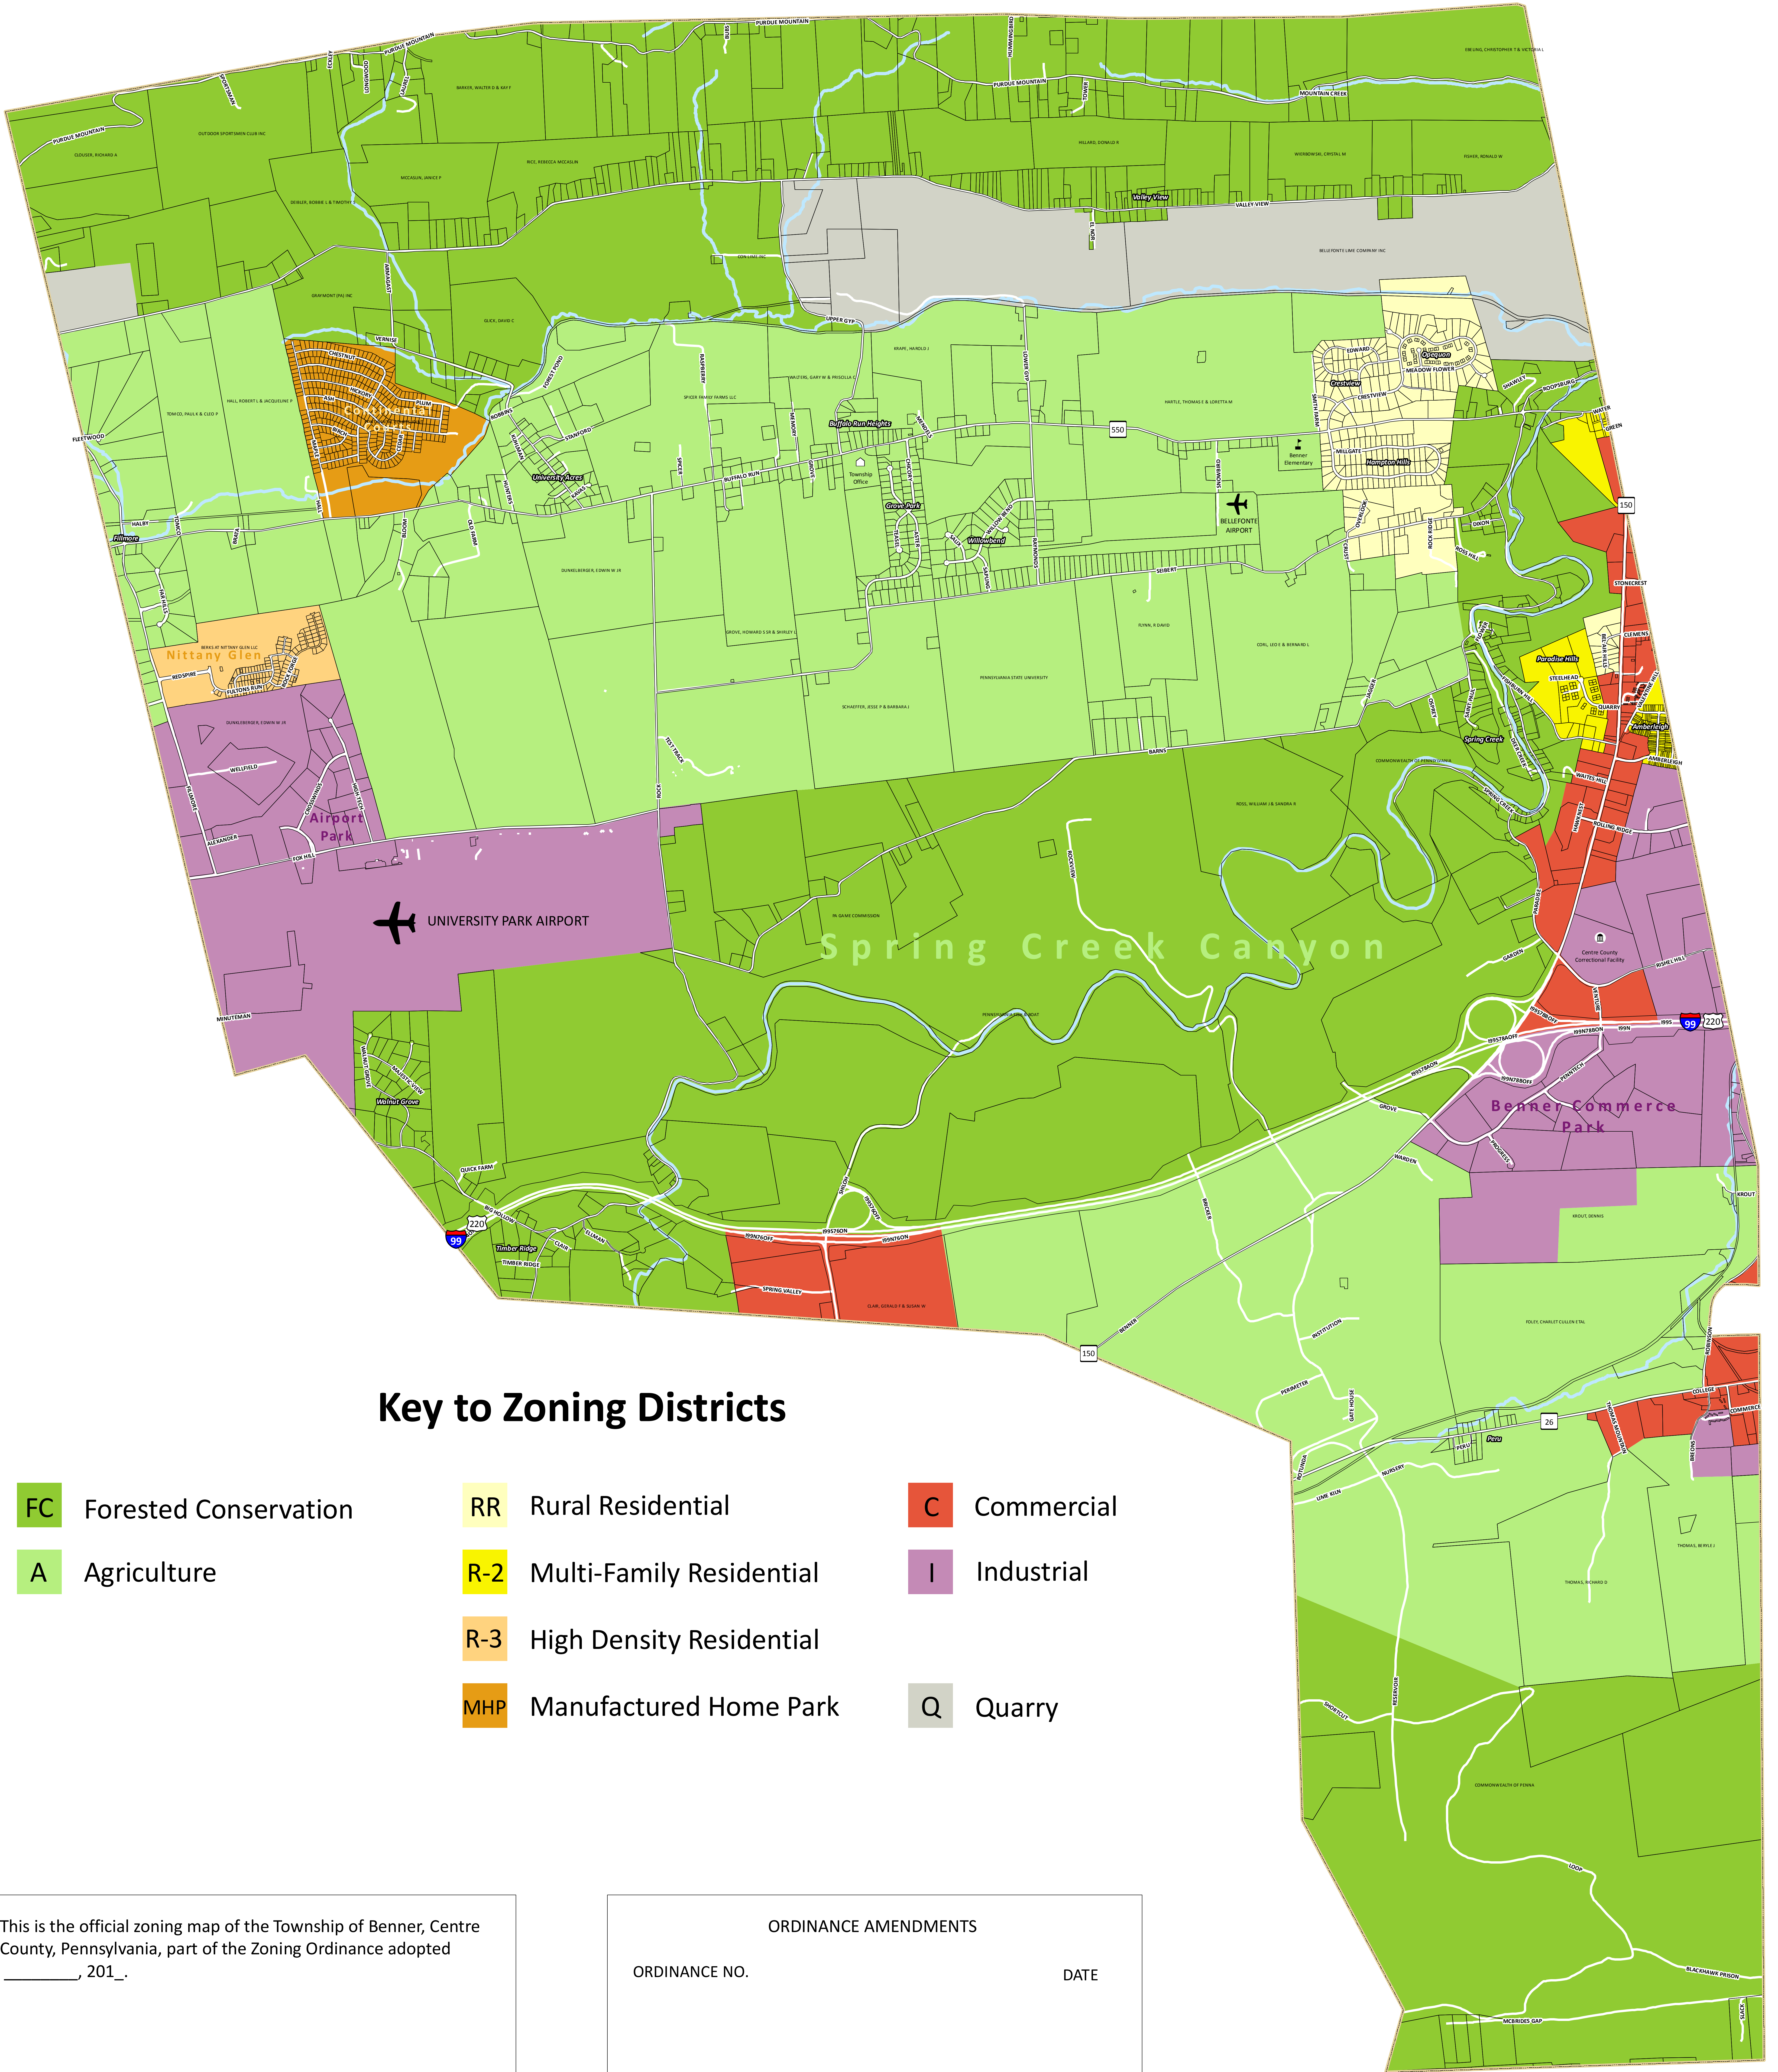

ZONING MAP

Benner Township, Centre County, PA

DRAFT

Key to Zoning Districts

FC Forested Conservation	RR Rural Residential	C Commercial
A Agriculture	R-2 Multi-Family Residential	I Industrial
R-3 High Density Residential	MHP Manufactured Home Park	Q Quarry

This is the official zoning map of the Township of Benner, Centre County, Pennsylvania, part of the Zoning Ordinance adopted _____, 201_.

ORDINANCE AMENDMENTS

ORDINANCE NO.	DATE

Chairman

Vice-Chairman

Supervisor

Secretary/Treasurer

0 0.125 0.25 0.5 0.75 1 Miles

September 20, 2018.